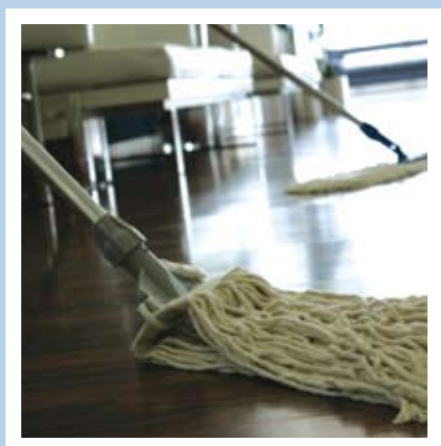

Soluzioni intelligenti pensate per voi: le lavatrici per mop

Ogni lavanderia è unica. Per questo abbiamo creato un'ampia gamma di prodotti per scegliere la lavanderia che corrisponde in modo adeguato alle vostre necessità. I programmi per mop e microfibra rispettano le fibre impedendo che i residui di detersivi danneggino i mop rendendoli non più utilizzabili.

Imprese di pulizia

Migliora la tua redditività con le lavatrici per mop di Electrolux. Pulire i mop è ora un'operazione veloce ed efficiente che ti permette di ridurre un alto approvvigionamento di mop congiuntamente al risparmio di energia, acqua e detersivi. Inoltre si possono pulire le divise del personale sul posto semplicemente azionando uno degli speciali programmi del Compass® Control.

Assistenza all'infanzia e case di riposo

Le lavatrici per mop di Electrolux offrono gli standard d'igiene più elevati nei centri di assistenza all'infanzia e case di riposo sia per i pazienti sia per il personale addetto.

Ospedali e cliniche

Le lavatrici per mop di Electrolux sono disegnate per rispettare standard igienici altissimi. Minimizzando i rischi si assicura il benessere dei pazienti.

Industrie alimentari

Le industrie farmaceutiche e di trasformazione alimentare come anche i supermercati devono mantenere un altissimo standard d'igiene e garantire efficienti livelli di produttività. Le lavatrici mop di Electrolux soddisfano entrambi questi criteri.